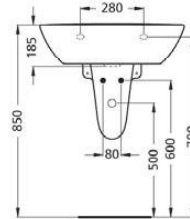

Description

Oceane washbasin 65 x 52 cm central taphole punched, two semi punched outer tapholes, including fixation set.

Oceane washbasin 60 x 49 cm central taphole punched, two semi punched outer tapholes, including fixation set.

Recommended equipment

Oceane pedestal.

Oceane semi-pedestal.

Product

Washbasin 65 x 52 cm

Article-No.

W306001

Washbasin 60 x 49 cm

W407801

Recommended equipment

Pedestal

W306201

Semi-pedestal

W306101

Finishes

01 White

W 3060 ..

W 4078 ..