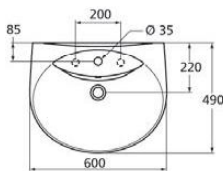

Description

Oceane washbasin 65 x 52 cm central taphole punched, two semi punched outer tapholes, including fixation set.

Oceane washbasin 60 x 49 cm central taphole punched, two semi punched outer tapholes, including fixation set.

Recommended equipment

Oceane pedestal.

Oceane semi-pedestal.

Product

Washbasin 65 x 52 cm

Article-No.

W306001

Washbasin 60 x 49 cm

W407801

Recommended equipment

Pedestal

W306201

Semi-pedestal

W306101

Finishes

01 White

W 3060 ..

W 4078 ..