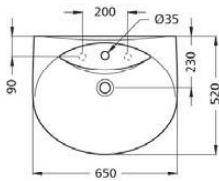

Finishes

01 White

W 3060 ..