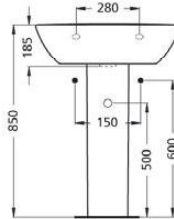

Description

Oceane washbasin 65 x 52 cm central taphole punched, two semi punched outer tapholes, including fixation set.

Oceane washbasin 60 x 49 cm central taphole punched, two semi punched outer tapholes, including fixation set.

Recommended equipment

Oceane pedestal.

Oceane semi-pedestal.

Product

Washbasin 65 x 52 cm

Article-No.

W306001

Washbasin 60 x 49 cm

W407801

Recommended equipment

Pedestal

W306201

Semi-pedestal

W306101

Finishes

01 White

W 3060 ..

W 4078 ..